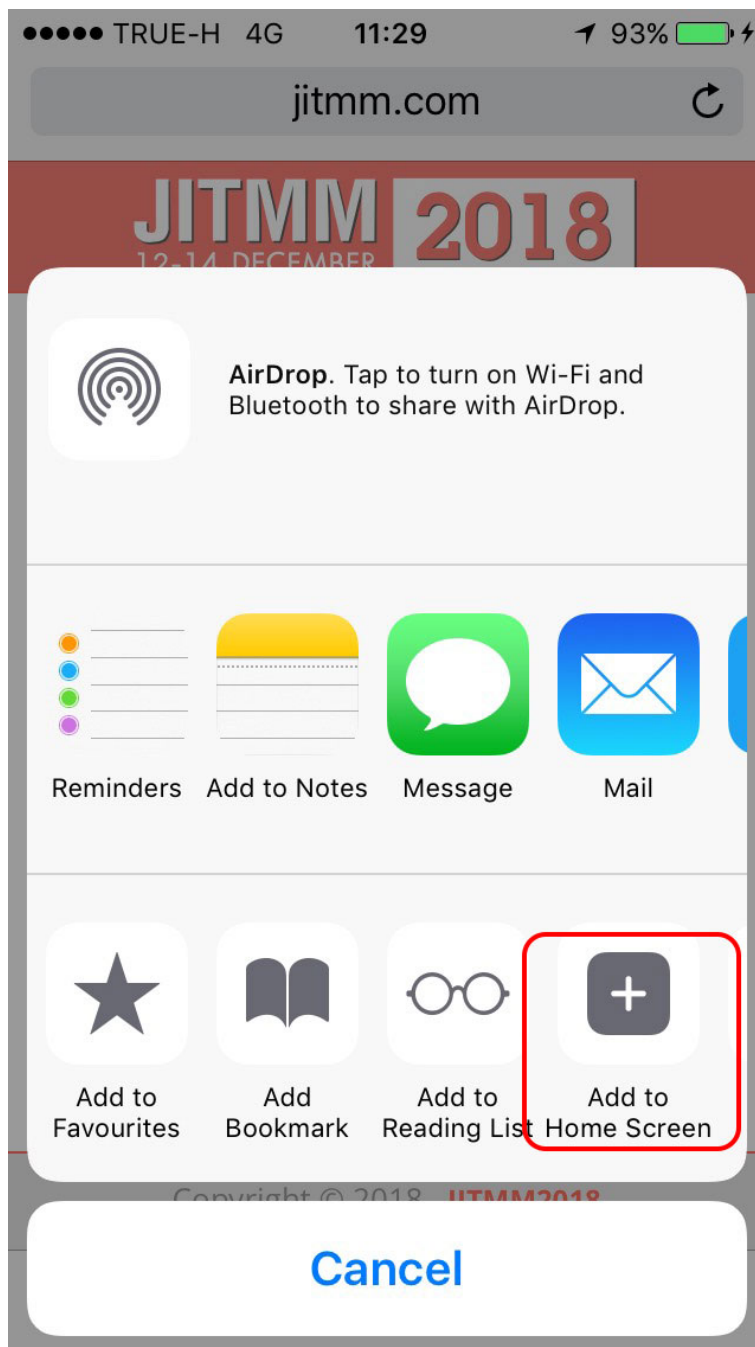

How to create shortcut to JITMM2018 web application?

1. Open “Safari” internet browser.

2. Type in “www.jitmm.com/mb” then click 

3. Click “Add to Home Screen”

4. Click “Add” to confirm

Joint International Tropical M ×

<http://www.jitmm.com/mb/>

An icon will be added to your home screen so you can quickly access this website.

5. The shortcut will appear on your Home Screen