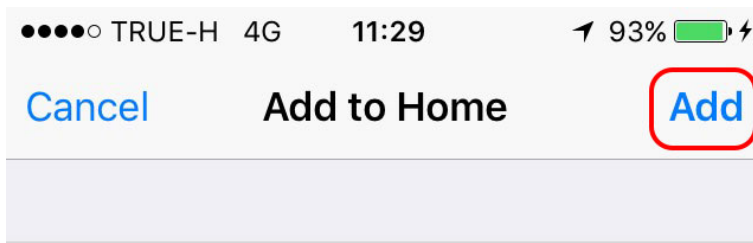

How to create shortcut to JITMM2018 web application?

1. Open “Safari” internet browser.

2. Type in “www.jitmm.com/mb” then click 

3. Click “Add to Home Screen”

4. Click “Add” to confirm

Joint International Tropical M ×